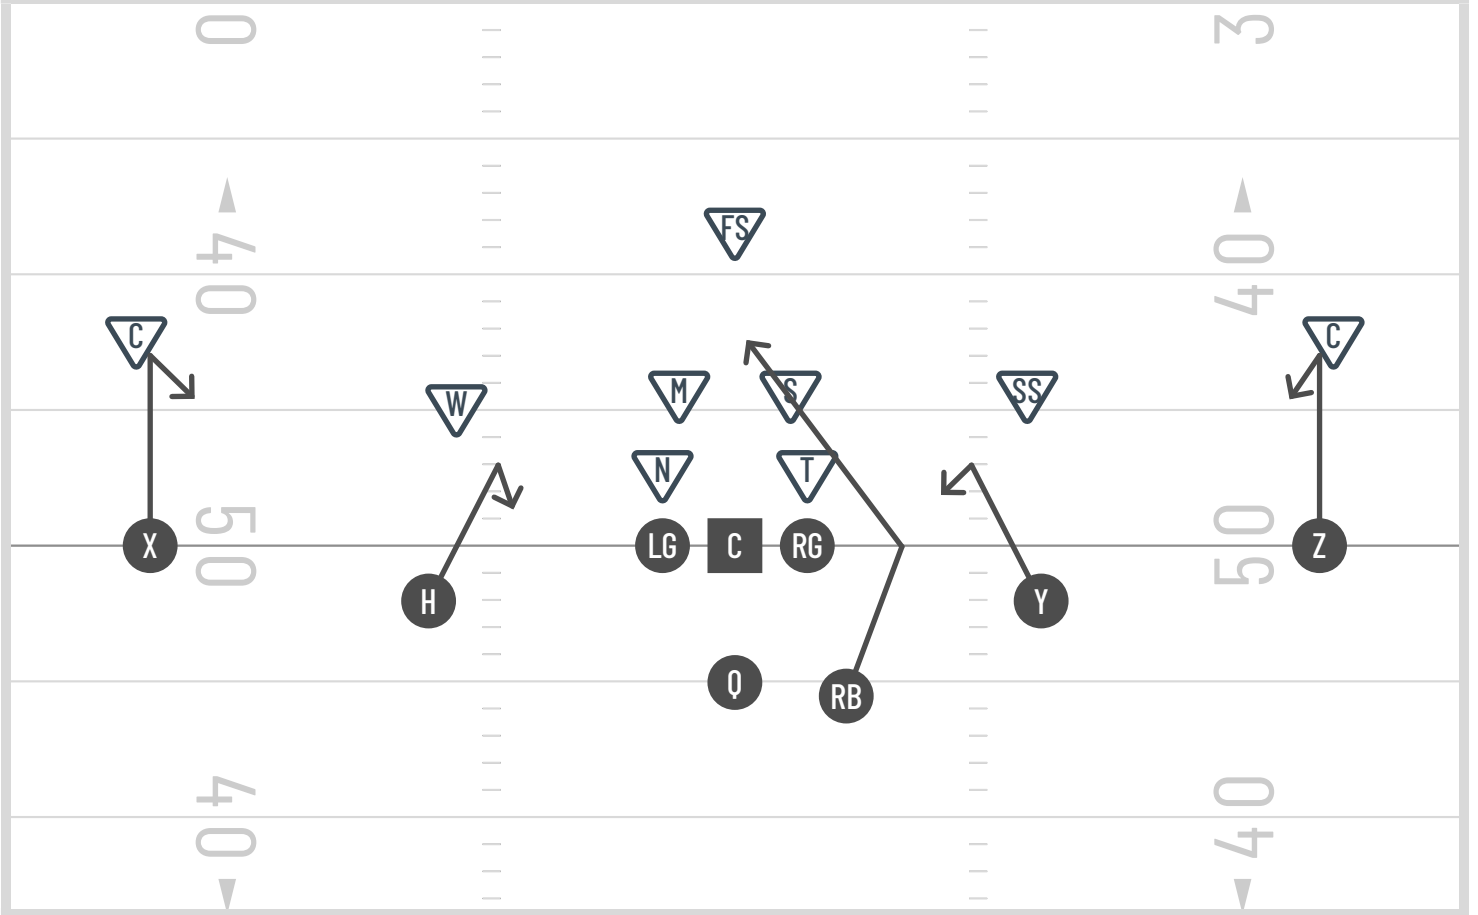

Doubles Right/Left Hawk