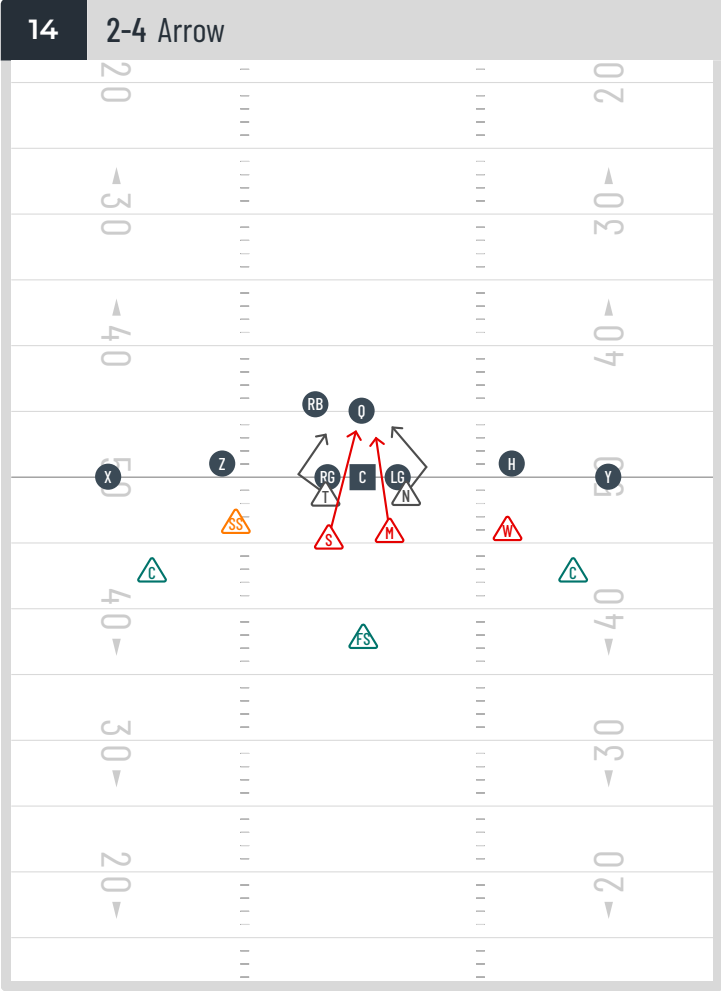

BECKOMBERGA MANIACS

DEFENSE

FORMATION

3-3

9 3-3 33 (Goalline) Cover 3

10 3-3 33 (Goal line) Cover 1

11 3-3 Run Ansvar (Outside)

FORMATION

2-4

20 2-4 24 (Goal line) cover1

21 2-4 24(goal line) cover3

22 2-4 Run ansvar outside