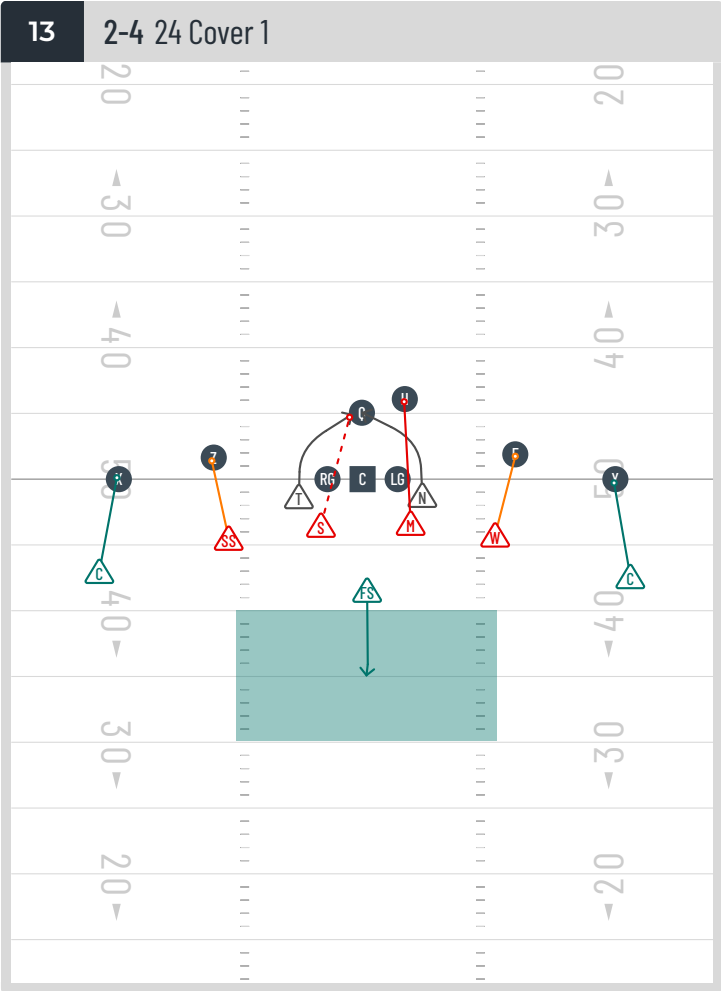

BECKOMBERGA MANIACS

DEFENSE

FORMATION

3-3

9 3-3 33 (Goalline) Cover 3

10 3-3 33 (Goal line) Cover 1

11 3-3 Run Ansvar (Outside)

FORMATION

2-4

20 2-4 24 (Goal line) cover1

21 2-4 24(goal line) cover3

22 2-4 Run ansvar outside