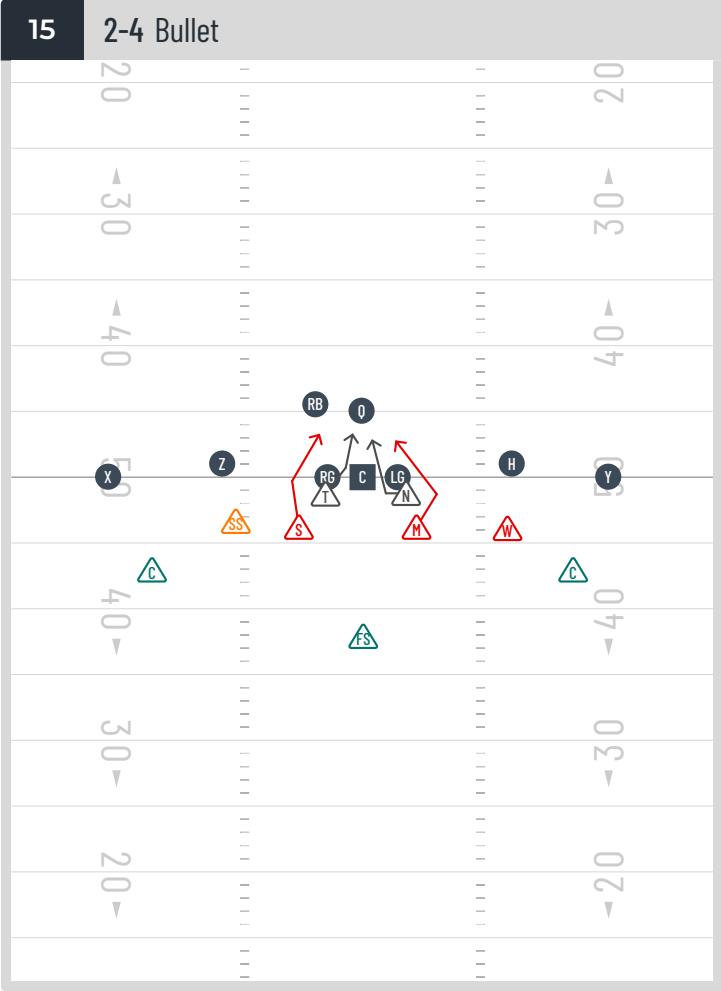

BECKOMBERGA MANIACS

DEFENSE

FORMATION

3-3

9 3-3 33 (Goalline) Cover 3

10 3-3 33 (Goal line) Cover 1

11 3-3 Run Ansvar (Outside)

FORMATION

2-4

20 2-4 24 (Goal line) cover1

21 2-4 24(goal line) cover3

22 2-4 Run ansvar outside