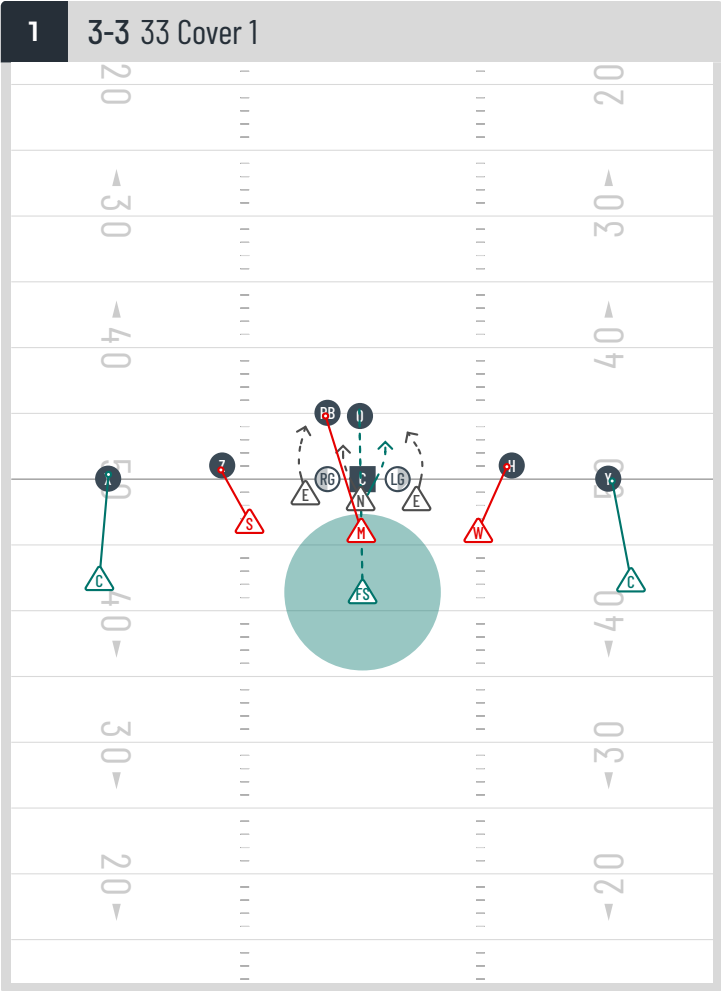

BECKOMBERGA MANIACS

DEFENSE

FORMATION

3-3

9 3-3 33 (Goalline) Cover 3

10 3-3 33 (Goal line) Cover 1

11 3-3 Run Ansvar (Outside)

FORMATION

2-4

20 2-4 24 (Goal line) cover1

21 2-4 24(goal line) cover3

22 2-4 Run ansvar outside