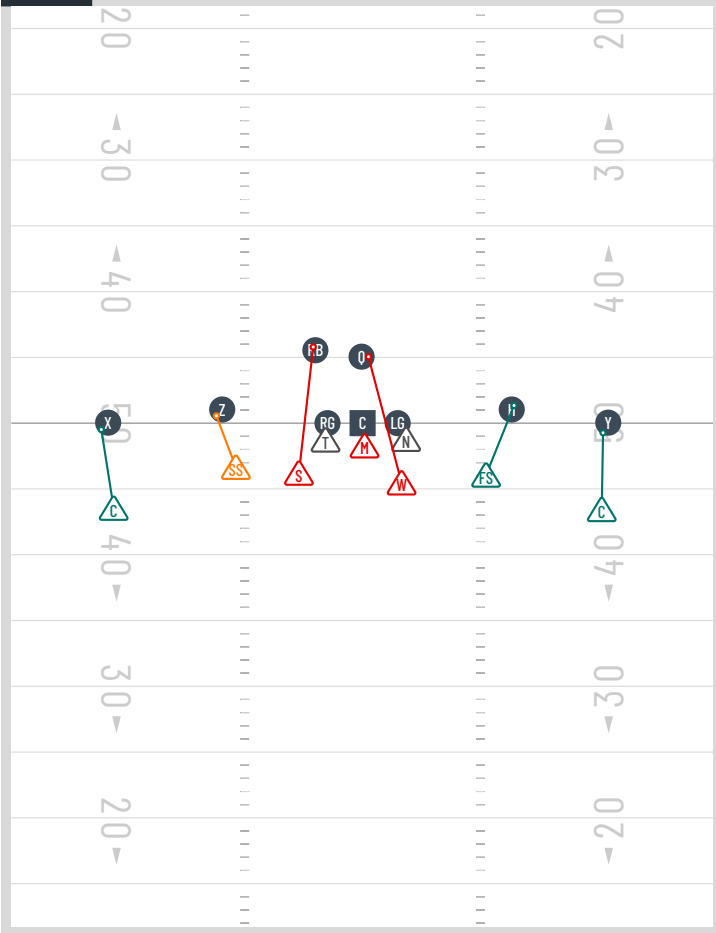

BECKOMBERGA MANIACS

DEFENSE

FORMATION

3-3

9 3-3 33 (Goalline) Cover 3

10 3-3 33 (Goal line) Cover 1

11 3-3 Run Ansvar (Outside)

FORMATION

2-4

20 2-4 24 (Goal line) cover1

21 2-4 24(goal line) cover3

22 2-4 Run ansvar outside