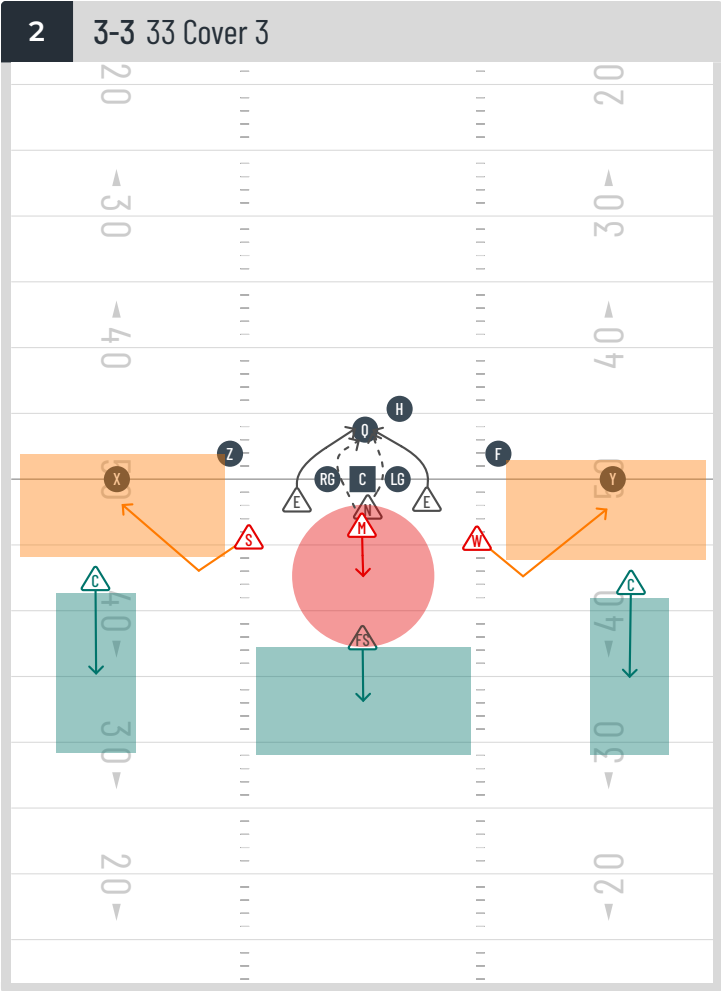

BECKOMBERGA MANIACS

DEFENSE

FORMATION

3-3

9 3-3 33 (Goalline) Cover 3

10 3-3 33 (Goal line) Cover 1

11 3-3 Run Ansvar (Outside)

FORMATION

2-4

20 2-4 24 (Goal line) cover1

21 2-4 24(goal line) cover3

22 2-4 Run ansvar outside