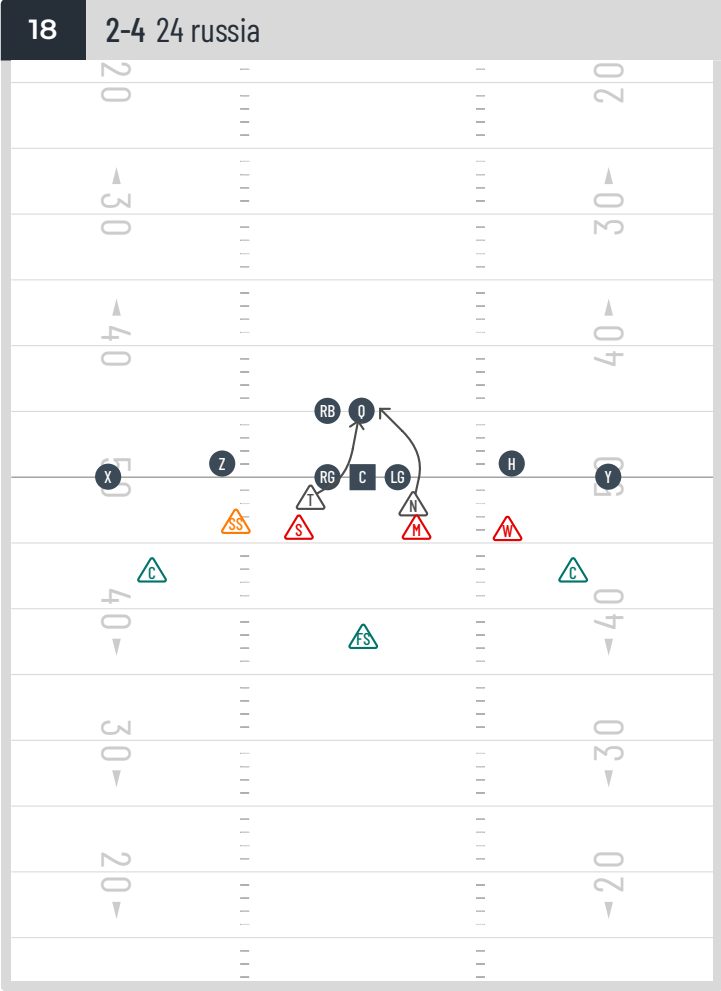

BECKOMBERGA MANIACS

DEFENSE

FORMATION

3-3

9 3-3 33 (Goalline) Cover 3

10 3-3 33 (Goal line) Cover 1

11 3-3 Run Ansvar (Outside)

FORMATION

2-4

20 2-4 24 (Goal line) cover1

21 2-4 24(goal line) cover3

22 2-4 Run ansvar outside