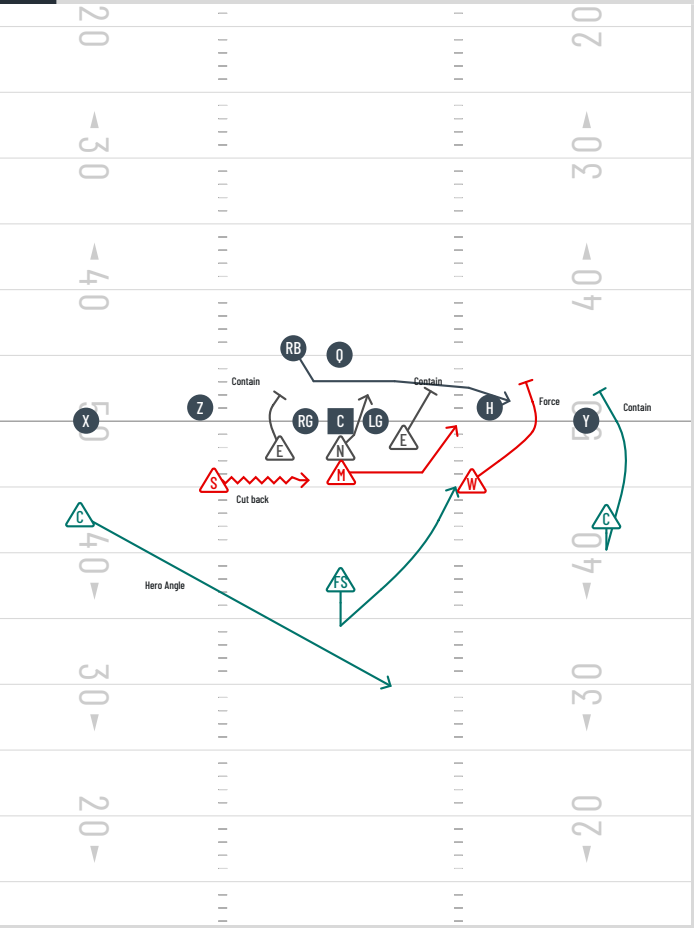

BECKOMBERGA MANIACS

DEFENSE

FORMATION

3-3

9 3-3 33 (Goalline) Cover 3

10 3-3 33 (Goal line) Cover 1

11 3-3 Run Ansvar (Outside)

FORMATION

2-4

20 2-4 24 (Goal line) cover1

21 2-4 24(goal line) cover3

22 2-4 Run ansvar outside