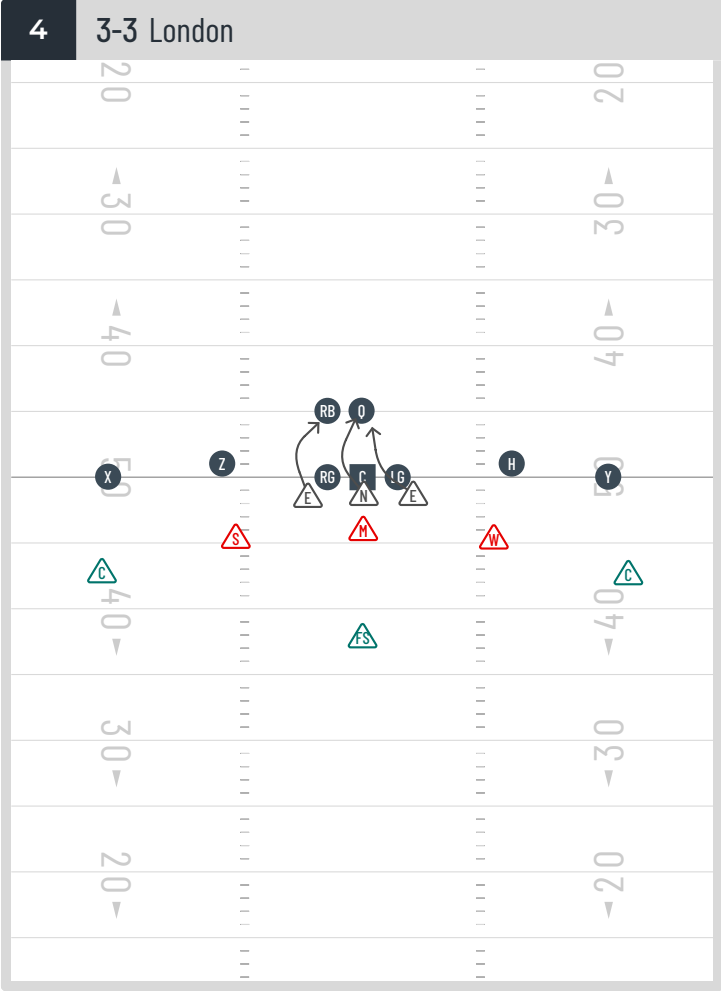

BECKOMBERGA MANIACS

DEFENSE

FORMATION

3-3

9 3-3 33 (Goalline) Cover 3

10 3-3 33 (Goal line) Cover 1

11 3-3 Run Ansvar (Outside)

FORMATION

2-4

20 2-4 24 (Goal line) cover1

21 2-4 24(goal line) cover3

22 2-4 Run ansvar outside