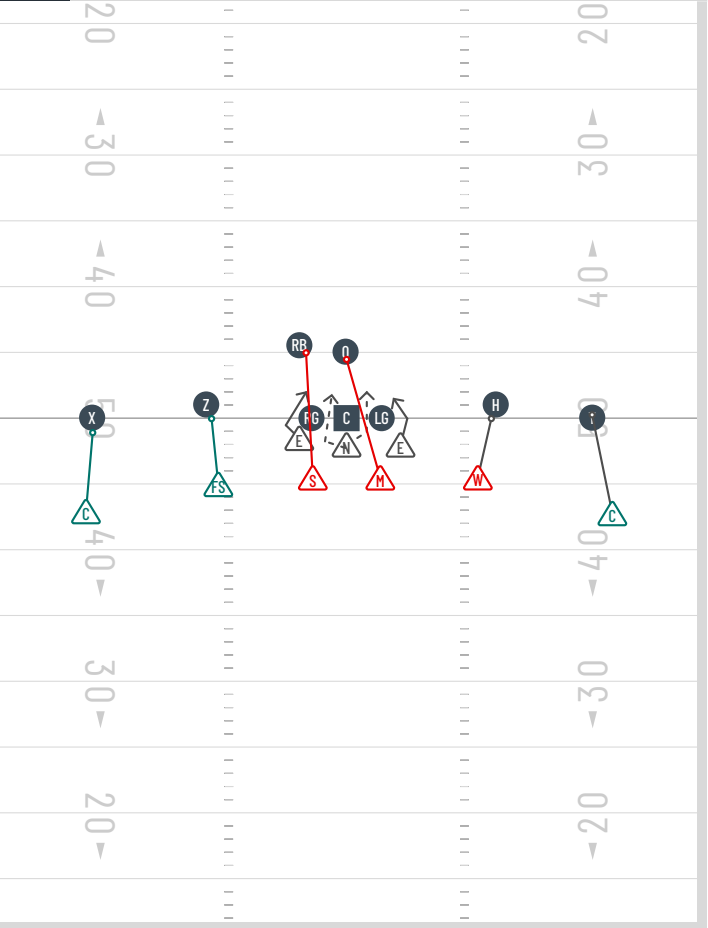

BECKOMBERGA MANIACS

DEFENSE

FORMATION

3-3

9 3-3 33 (Goalline) Cover 3

10 3-3 33 (Goal line) Cover 1

11 3-3 Run Ansvar (Outside)

FORMATION

2-4

20 2-4 24 (Goal line) cover1

21 2-4 24(goal line) cover3

22 2-4 Run ansvar outside