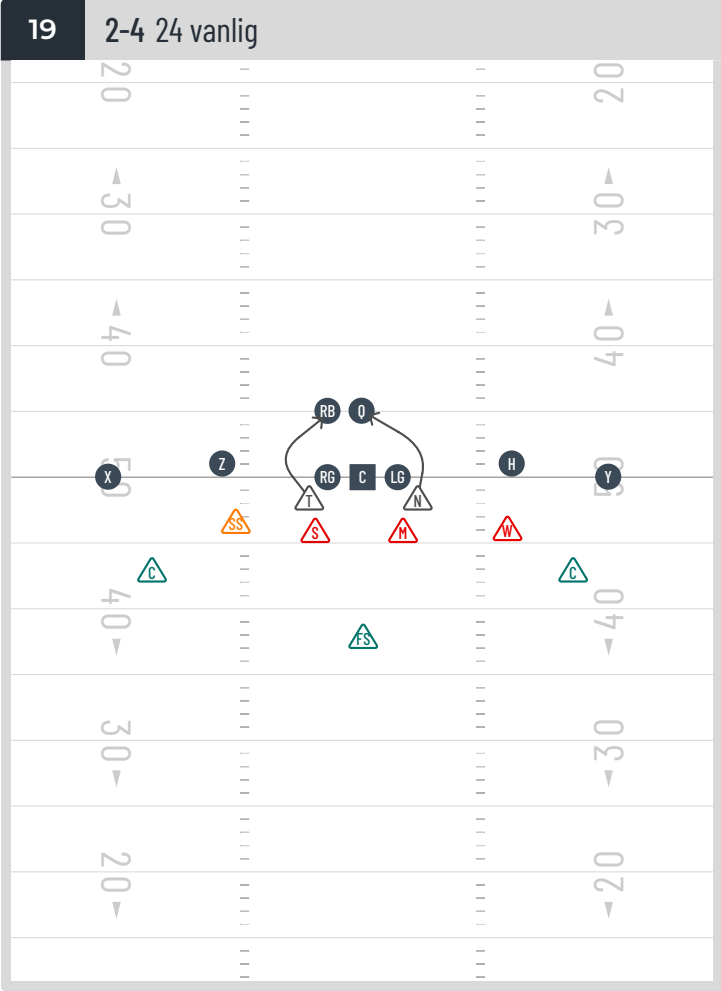

BECKOMBERGA MANIACS

DEFENSE

FORMATION

3-3

9 3-3 33 (Goalline) Cover 3

10 3-3 33 (Goal line) Cover 1

11 3-3 Run Ansvar (Outside)

FORMATION

2-4

20 2-4 24 (Goal line) cover1

21 2-4 24(goal line) cover3

22 2-4 Run ansvar outside