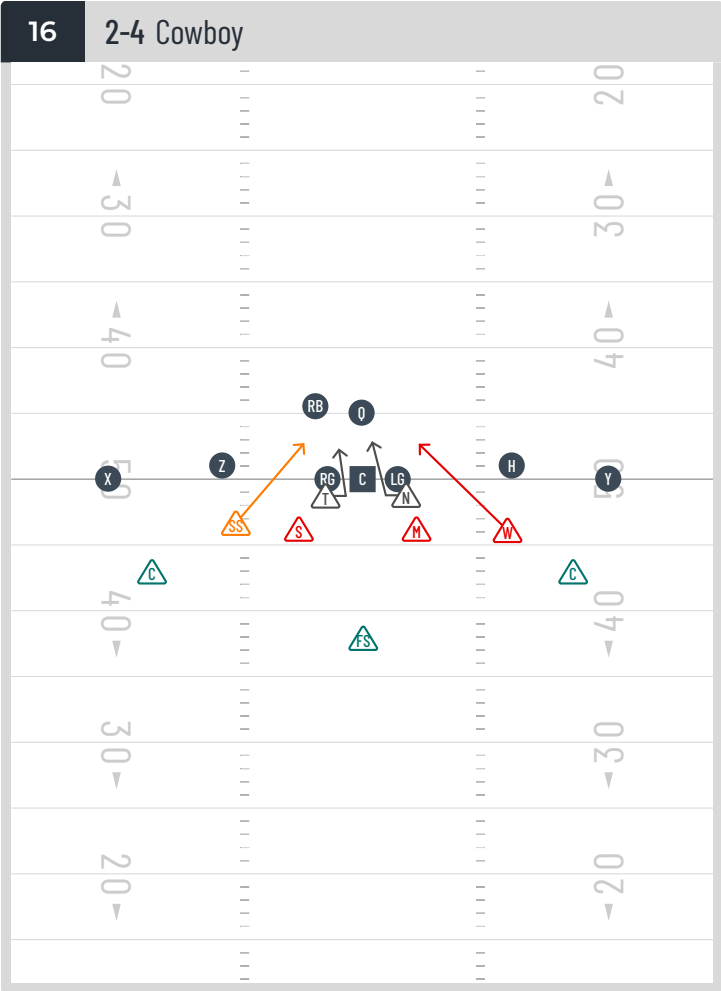

BECKOMBERGA MANIACS

DEFENSE

FORMATION

3-3

9 3-3 33 (Goalline) Cover 3

10 3-3 33 (Goal line) Cover 1

11 3-3 Run Ansvar (Outside)

FORMATION

2-4

20 2-4 24 (Goal line) cover1

21 2-4 24(goal line) cover3

22 2-4 Run ansvar outside