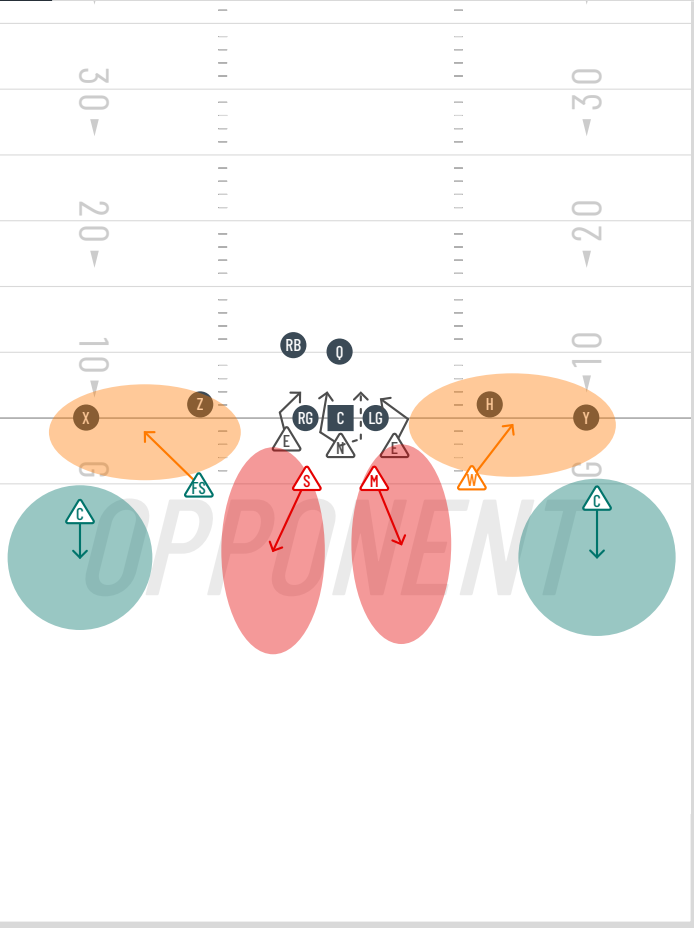

BECKOMBERGA MANIACS

DEFENSE

FORMATION

3-3

9 3-3 33 (Goalline) Cover 3

10 3-3 33 (Goal line) Cover 1

11 3-3 Run Ansvar (Outside)

FORMATION

2-4

20 2-4 24 (Goal line) cover1

21 2-4 24(goal line) cover3

22 2-4 Run ansvar outside