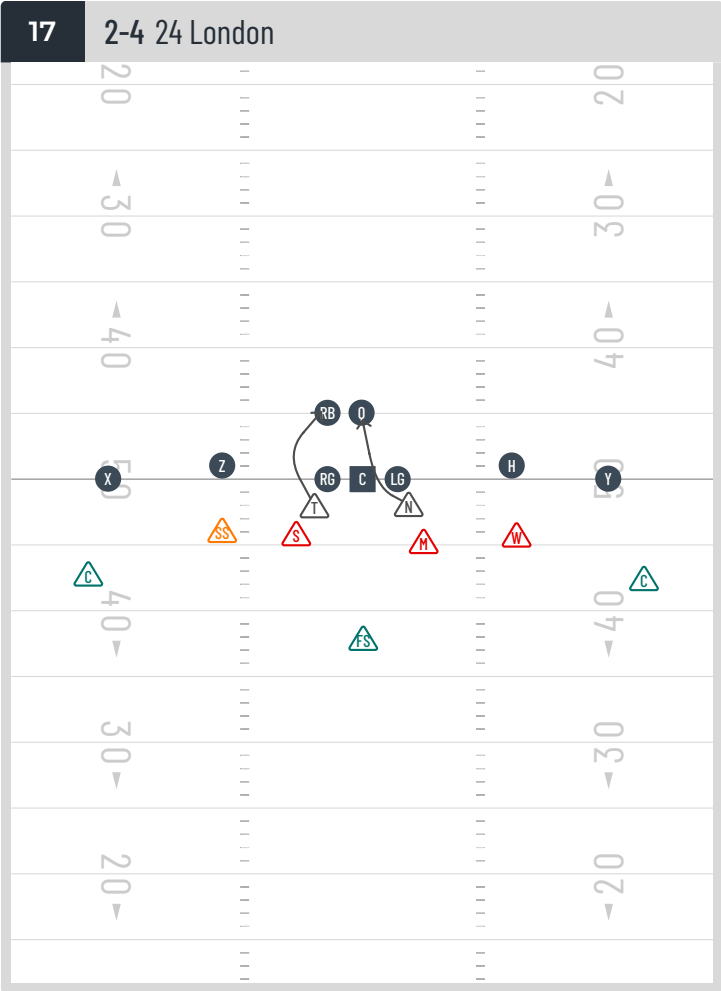

BECKOMBERGA MANIACS

DEFENSE

FORMATION

3-3

9 3-3 33 (Goalline) Cover 3

10 3-3 33 (Goal line) Cover 1

11 3-3 Run Ansvar (Outside)

FORMATION

2-4

20 2-4 24 (Goal line) cover1

21 2-4 24(goal line) cover3

22 2-4 Run ansvar outside