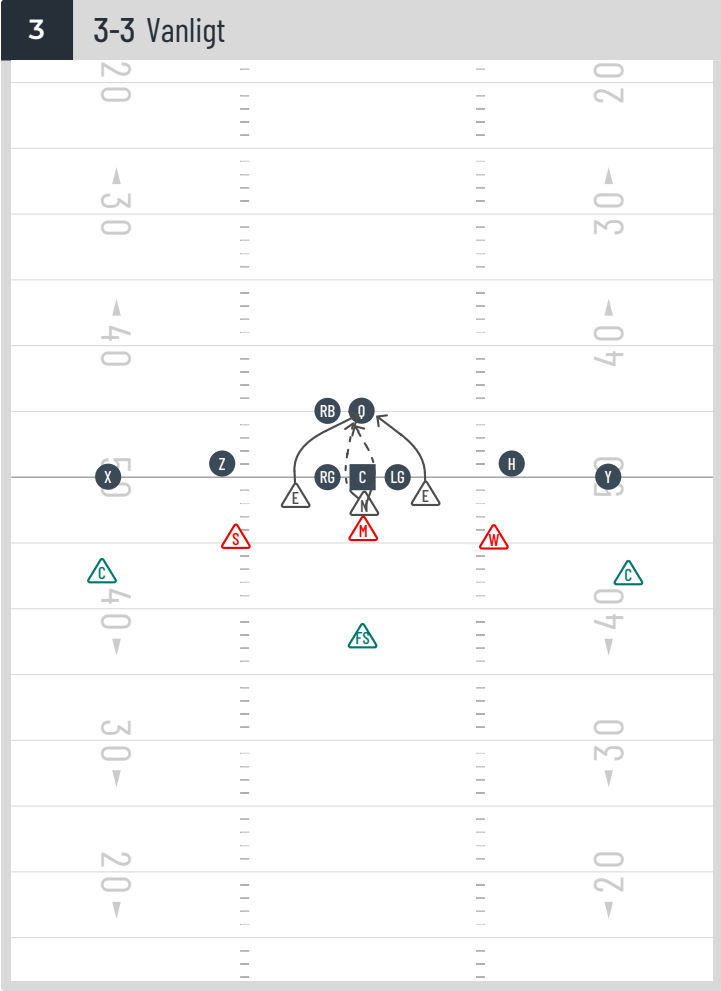

BECKOMBERGA MANIACS

DEFENSE

FORMATION

3-3

9 3-3 33 (Goalline) Cover 3

10 3-3 33 (Goal line) Cover 1

11 3-3 Run Ansvar (Outside)

FORMATION

2-4

20 2-4 24 (Goal line) cover1

21 2-4 24(goal line) cover3

22 2-4 Run ansvar outside