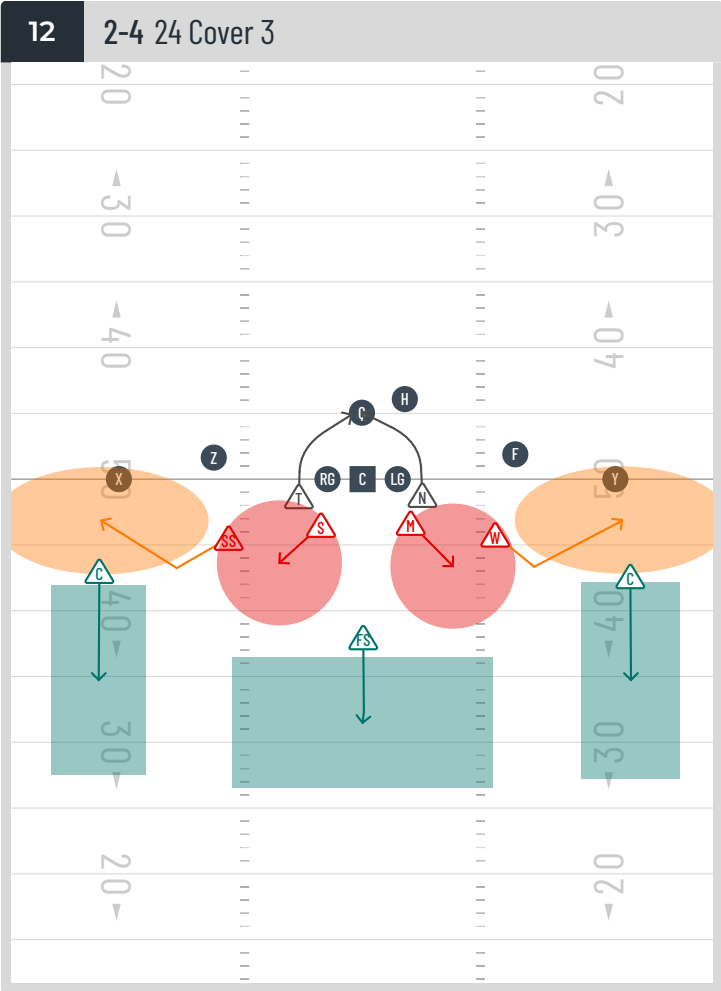

BECKOMBERGA MANIACS

DEFENSE

FORMATION

3-3

9 3-3 33 (Goalline) Cover 3

10 3-3 33 (Goal line) Cover 1

11 3-3 Run Ansvar (Outside)

FORMATION

2-4

20 2-4 24 (Goal line) cover1

21 2-4 24(goal line) cover3

22 2-4 Run ansvar outside