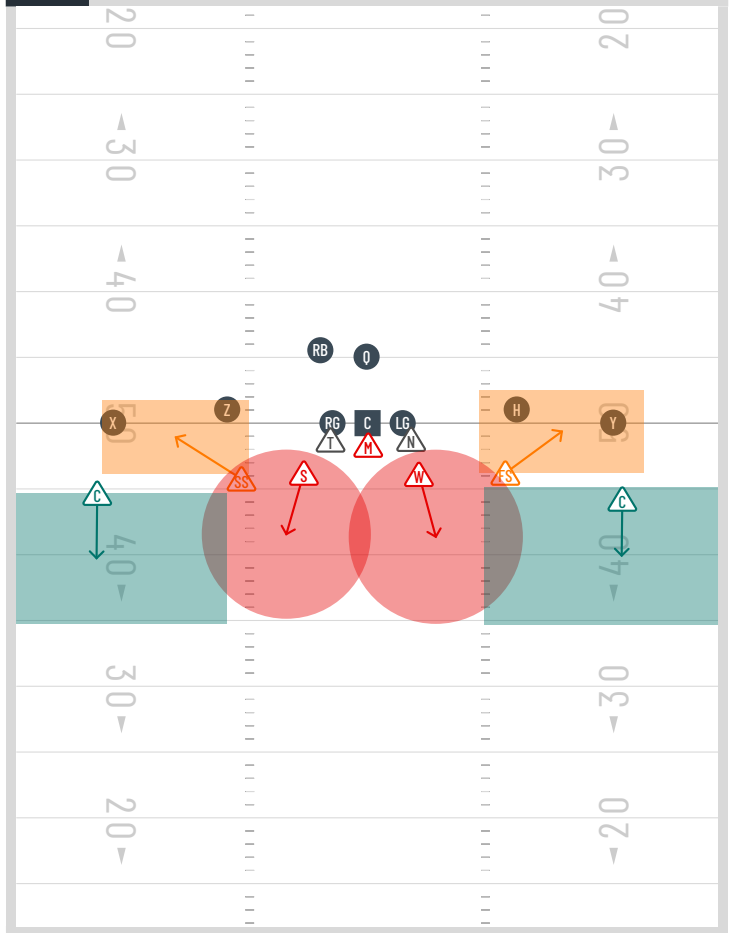

BECKOMBERGA MANIACS

DEFENSE

FORMATION

3-3

9 3-3 33 (Goalline) Cover 3

10 3-3 33 (Goal line) Cover 1

11 3-3 Run Ansvar (Outside)

FORMATION

2-4

20 2-4 24 (Goal line) cover1

21 2-4 24(goal line) cover3

22 2-4 Run ansvar outside