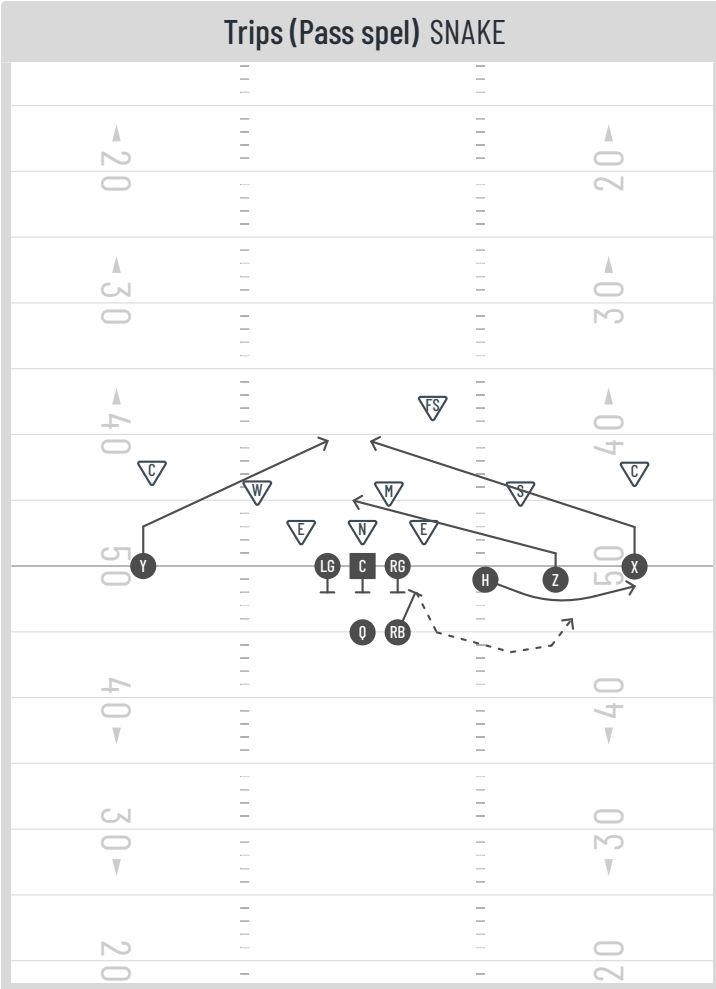

# BECKOMBERGA MANIACS

OFFENSE

FORMATION

**DOUBLES:**

Doubles: Ozzy Höger/Vänster

Doubles: SNAKE

Doubles: DOG

Doubles: FOX

Doubles: Flood Höger/Vänster

Doubles: Smoke 1

Doubles: Smoke 2

Doubles: Fake Smoke

FORMATION

**TRIPS (PASS SPEL)**

Trips (Pass spel) SNAKE

Trips (Pass spel) Flood

Trips (Pass spel) SMOKE 1

Trips (Pass spel) SMOKE 2

# Trips (Pass spel) SMOKE 3