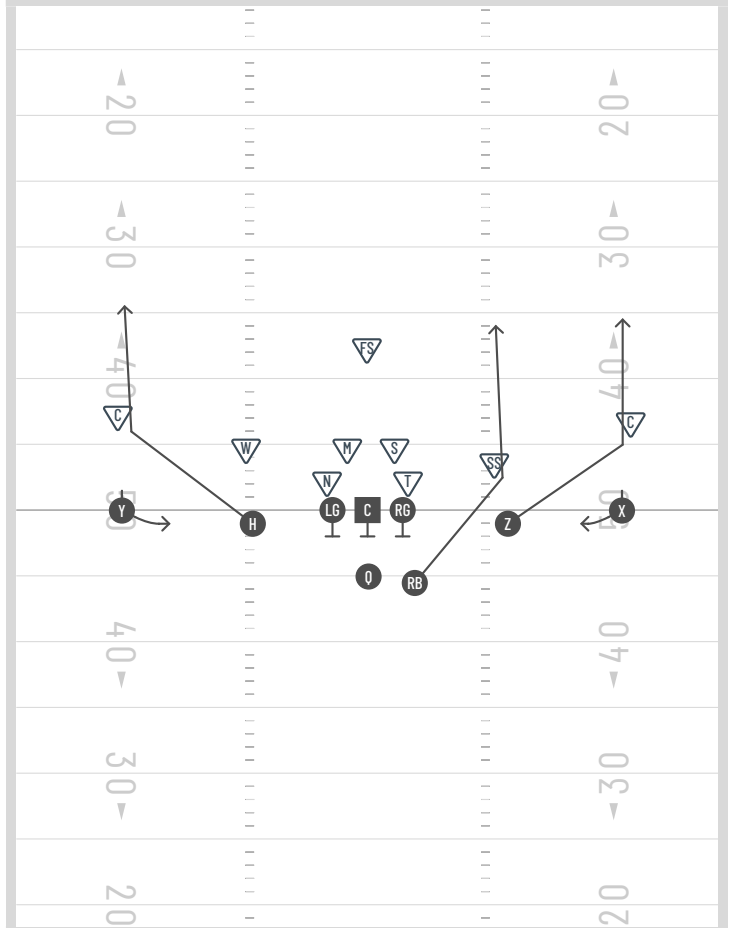

# BECKOMBERGA MANIACS

OFFENSE

FORMATION

**DOUBLES:**

Doubles: Ozzy Höger/Vänster

Doubles: SNAKE

Doubles: DOG

Doubles: FOX

Doubles: Flood Höger/Vänster

Doubles: Smoke 1

Doubles: Smoke 2

Doubles: Fake Smoke

FORMATION

**TRIPS (PASS SPEL)**

Trips (Pass spel) SNAKE

Trips (Pass spel) Flood

Trips (Pass spel) SMOKE 1

Trips (Pass spel) SMOKE 2