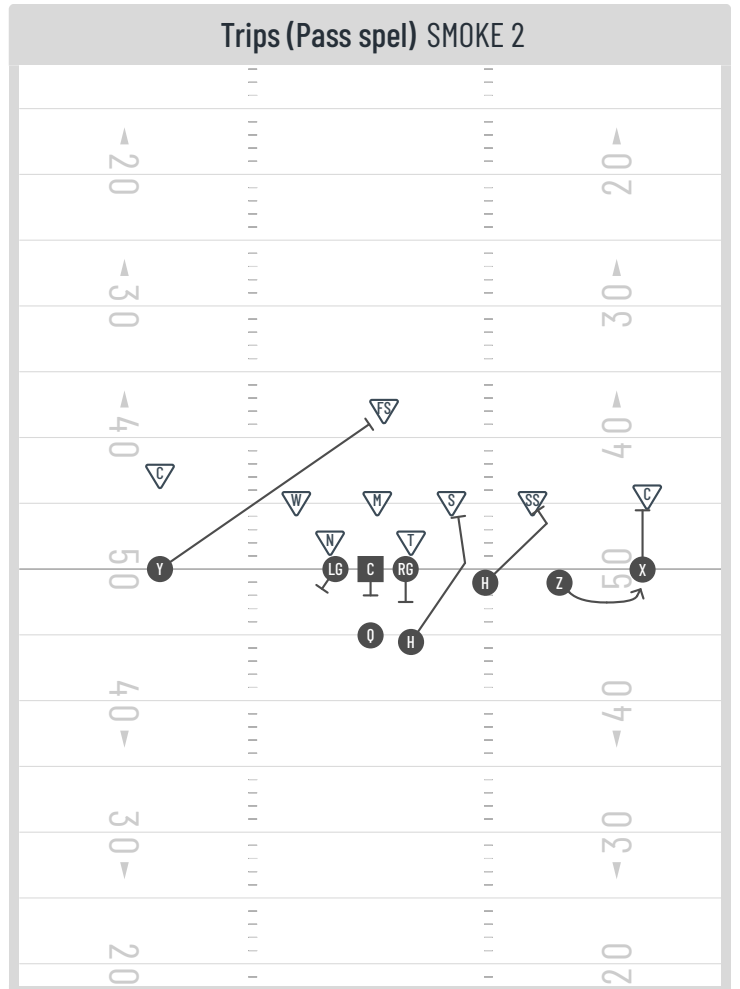

Doubles: Flood Höger/Vänster

Doubles: Smoke 1

Doubles: Smoke 2

Doubles: Fake Smoke

FORMATION

**TRIPS (PASS SPEL)**

Trips (Pass spel) SNAKE

Trips (Pass spel) Flood

Trips (Pass spel) SMOKE 1

Trips (Pass spel) SMOKE 2