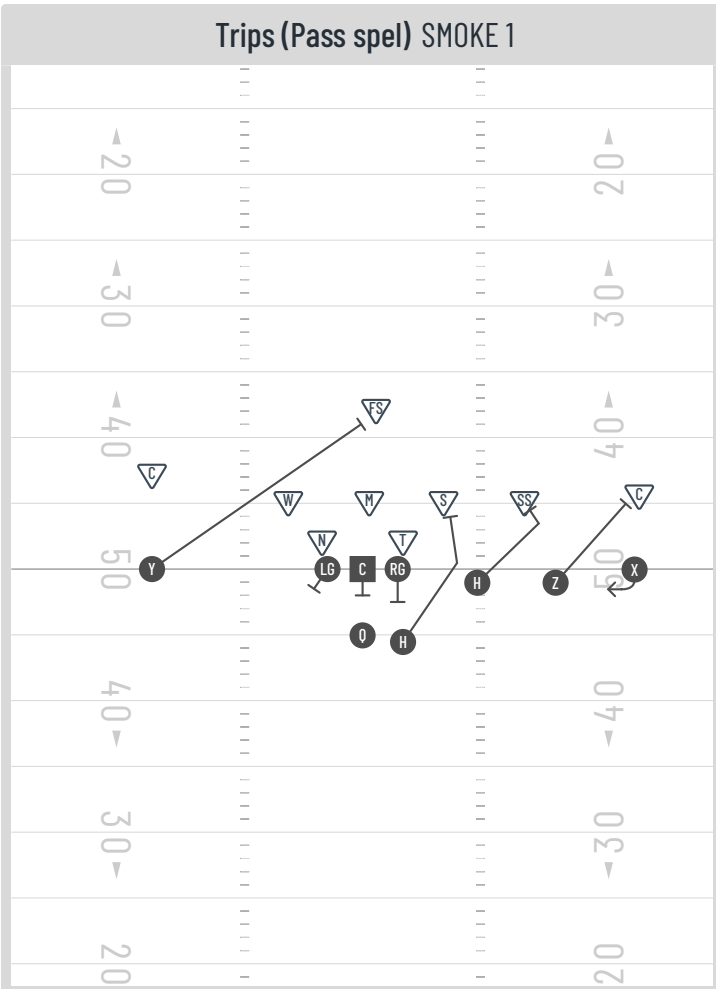

# BECKOMBERGA MANIACS

OFFENSE

FORMATION

**DOUBLES:**

Doubles: Ozzy Höger/Vänster

Doubles: SNAKE

Doubles: DOG

Doubles: FOX

Doubles: Flood Höger/Vänster

Doubles: Smoke 1

Doubles: Smoke 2

Doubles: Fake Smoke

FORMATION

**TRIPS (PASS SPEL)**

Trips (Pass spel) SNAKE

Trips (Pass spel) Flood

Trips (Pass spel) SMOKE 1

Trips (Pass spel) SMOKE 2