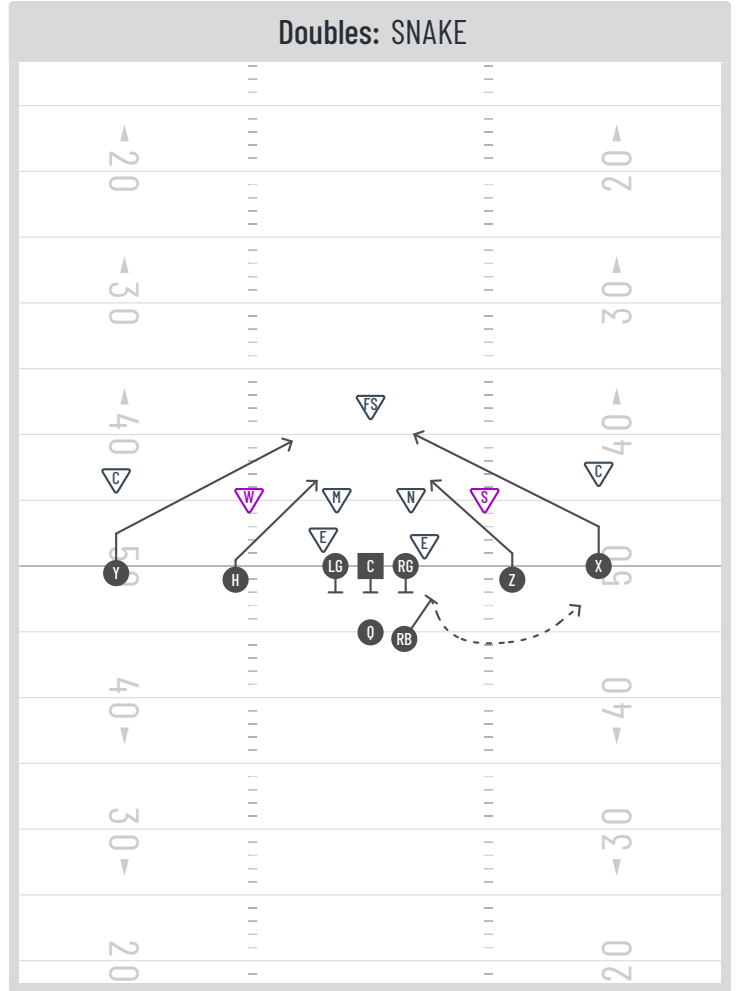

# BECKOMBERGA MANIACS

OFFENSE

FORMATION

**DOUBLES:**

Doubles: Ozzy Höger/Vänster

Doubles: SNAKE

Doubles: DOG

Doubles: FOX

Doubles: Flood Höger/Vänster

Doubles: Smoke 1

Doubles: Smoke 2

Doubles: Fake Smoke

FORMATION

**TRIPS (PASS SPEL)**

Trips (Pass spel) SNAKE

Trips (Pass spel) Flood

Trips (Pass spel) SMOKE 1

Trips (Pass spel) SMOKE 2