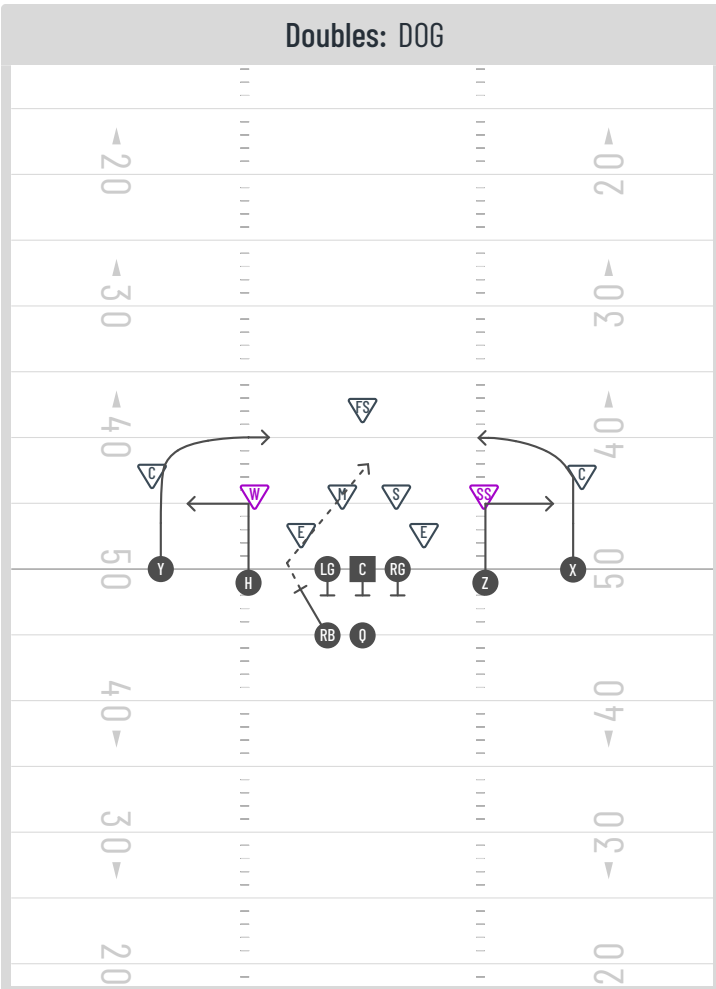

# BECKOMBERGA MANIACS

OFFENSE

FORMATION

**DOUBLES:**

Doubles: Ozzy Höger/Vänster

Doubles: SNAKE

Doubles: DOG

Doubles: FOX

Doubles: Flood Höger/Vänster

Doubles: Smoke 1

Doubles: Smoke 2

Doubles: Fake Smoke

FORMATION

**TRIPS (PASS SPEL)**

Trips (Pass spel) SNAKE

Trips (Pass spel) Flood

Trips (Pass spel) SMOKE 1

Trips (Pass spel) SMOKE 2