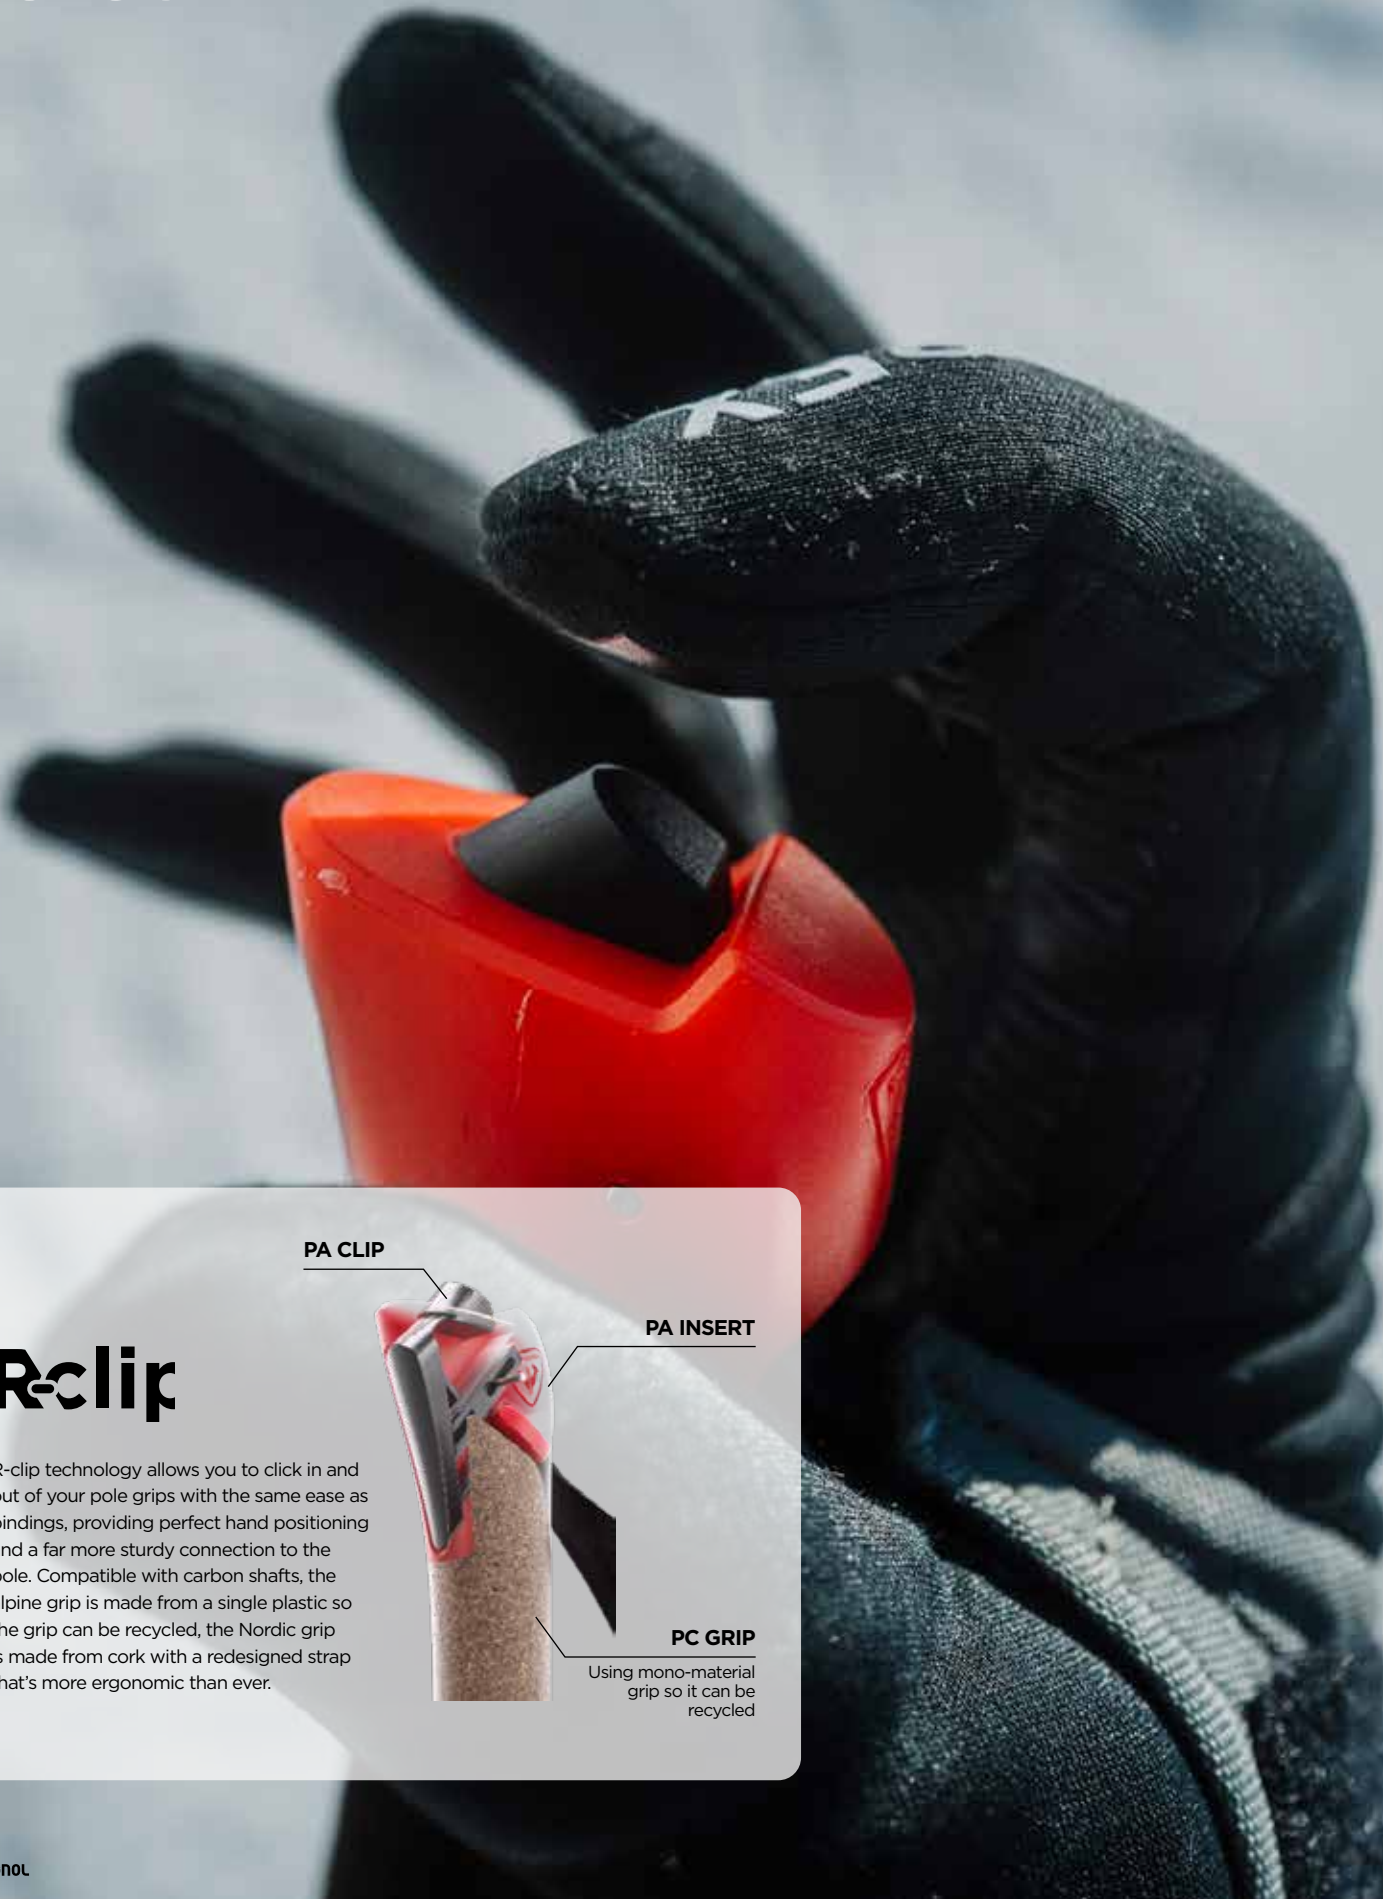

Sizes : S - M - L - XL - XXL

Weight : 350 gr / 42

NEW

ACCESSORIES

Poles

R-clip

R-clip technology allows you to click in and out of your pole grips with the same ease as bindings, providing perfect hand positioning and a far more sturdy connection to the pole. Compatible with carbon shafts, the alpine grip is made from a single plastic so the grip can be recycled, the Nordic grip is made from cork with a redesigned strap that's more ergonomic than ever.