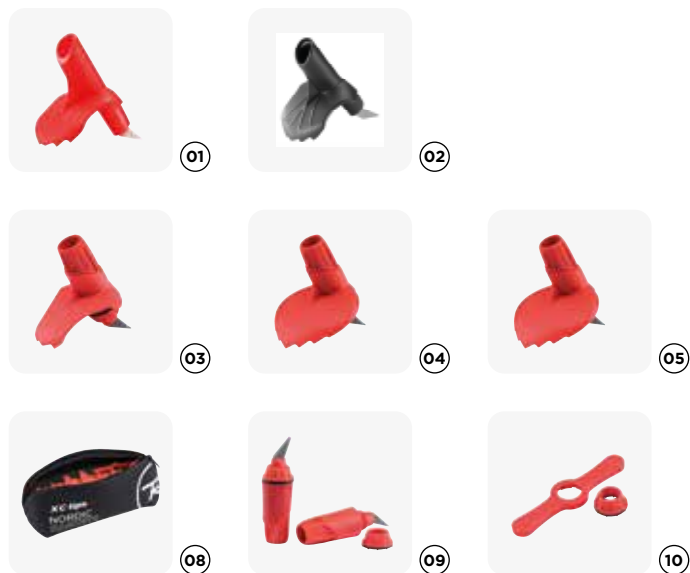

SPARE PARTS

BASKET

- 01 RACE BASKET - RED
- 02 RACE BASKET - BLACK
- 03 S COMMUTABLE BASKET
- 04 L COMMUTABLE BASKET
- 05 XL COMMUTABLE BASKET
- 08 XC-TIPS FULL BOX
- 09 XC-TIPS ROAD KIT
- 10 XC-TIPS NUTS & TOOL

Reference	Size
RVEBR50	XS - S - M - L (PAIR)
RVEBR51	M - L (PAIR)
RVHBR51	ONE SIZE (PAIR)
RVHBR52	ONE SIZE (PAIR)
RVHBR53	ONE SIZE (PAIR)
RVHBT50	XC-Tips, Nuts, Roller ski Basket, commutable S Basket, commutable L Basket, commutable XL Basket, XC-Tips Tool (unit)
RVHBT51	XC-Tips, Nuts, Roller ski Basket, XC-Tips Tool (unit)
RVHBT52	XC-Tips nuts (pair), XC tip Tool (unit)