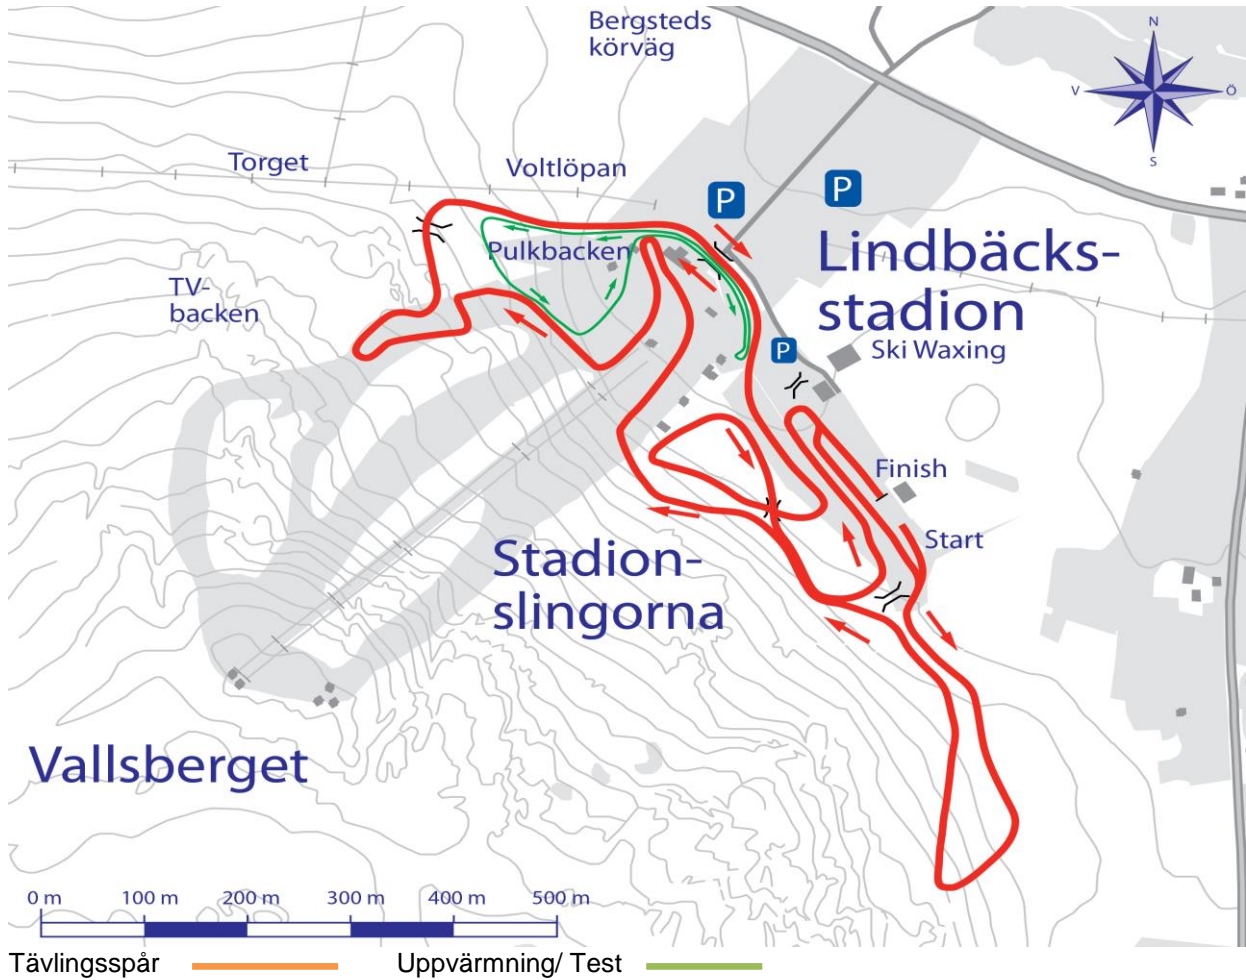

Lördag 6/12 H 21 15km (4x3,75 km) K-stil

Course length:	3601m	Height Difference (HD):	44m	Lowest point:	8m
Category:	C	Maximum Climb (MC):	44m	Highest point:	52m
Competition Level:	COC/FI	Total Climb (TC):	136m		
S					