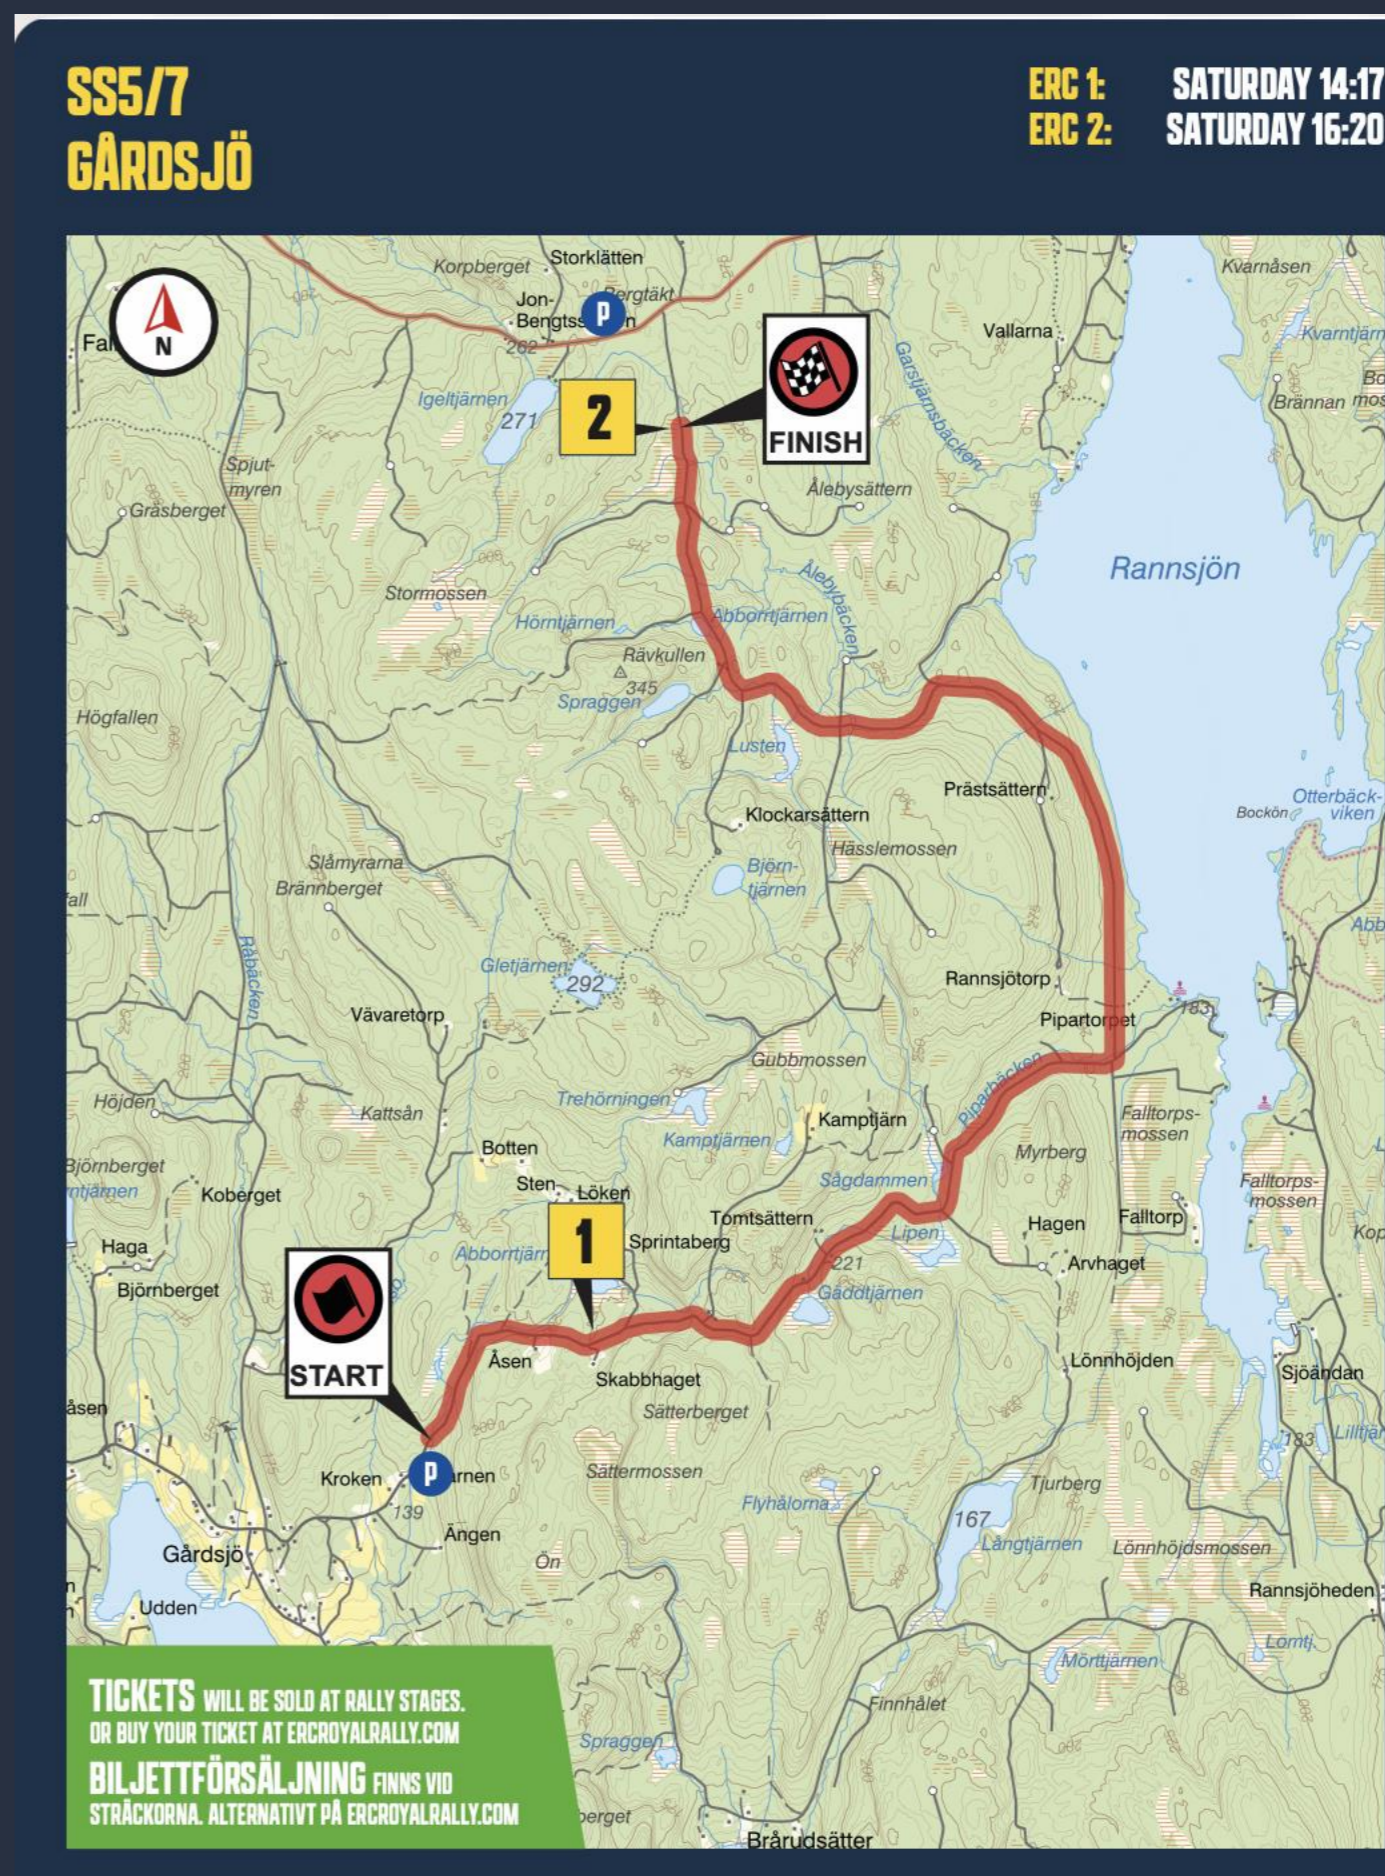

Kartbilder till Webben

Vi vill ha med:

- Parkeringar
- Publikplatser
- Kiosker
- Handikapsplatser
- Vi behöver även hjälp med beskrivande texter till webben
- Rallypin vill ha bilder på publikplatserna