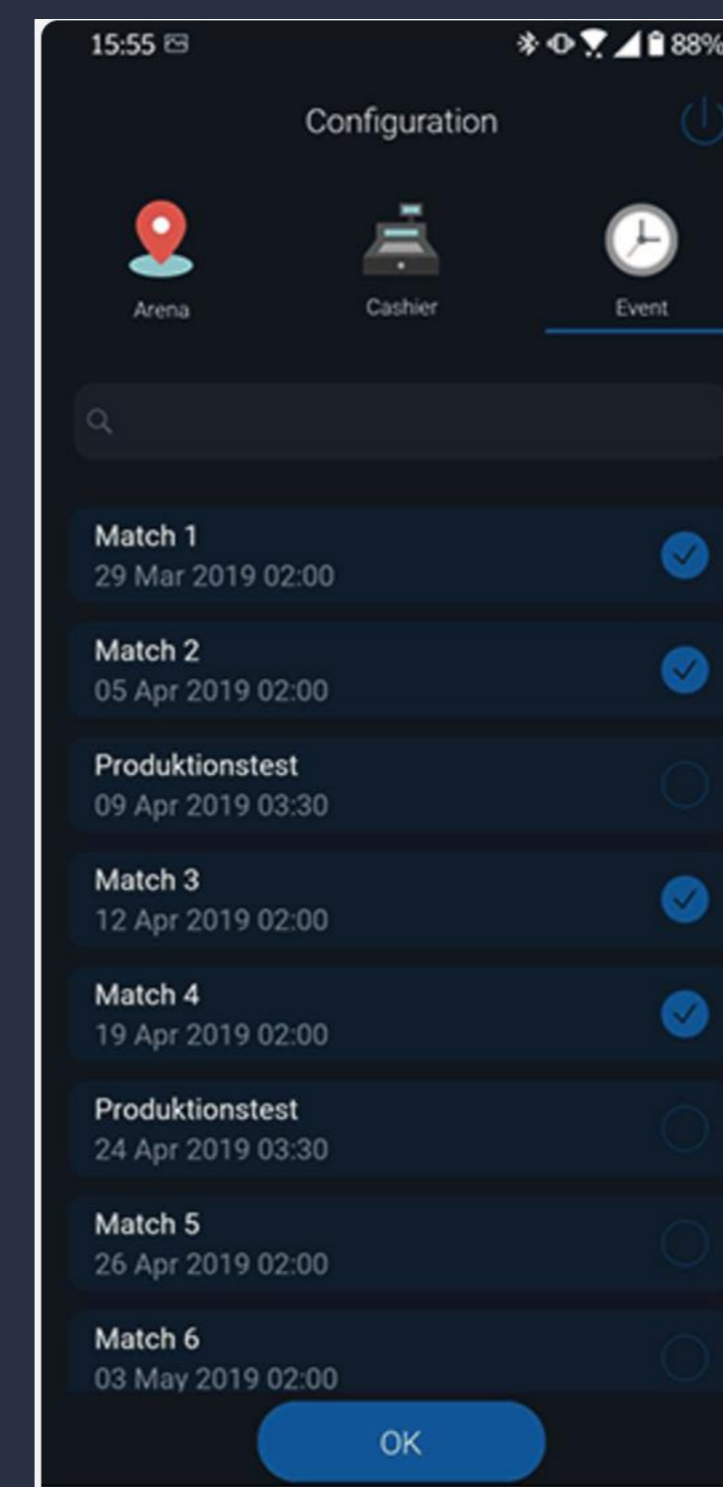

**Tickster**

Evenemang **Testevenemanget**

Biljett 1/2

Besökare **Test Demo**

Var **Tickster** Startar **2025-02-08 18:00**

**KMKT2LP60**

Ladda ner Lägg till i Apple Wallet

**#BeSafeTakeCare**

Respect the safety instructions as well as the environment. The rule is simple: Leave no one and nothing behind!

Find your royal spot in the spectator area

**DON'T WALK!**  
It is forbidden to walk on the stage within 30 minutes of the stage start

**IT IS FORBIDDEN TO STAND IN THE RED AREAS:**

HAIRPIN TURN, Y-CROSSING, LEFT & RIGHT TURN, CHICANE, CHANGE RIGHT & LEFT, CROSSING, 90° RIGHT & LEFT, JUMP CREST

**NO DRONES**  
DRONES ARE PROHIBITED DURING THE RALLY

# Skanna biljetterna

Appen: Tickster Boxpoint  
Användarnamn: RR.26  
Lösen: RR26Funkis

Appen:  
Användarnamn:  
Lösen:

Tickster Boxpoint  
RR.26  
RR26Funkis