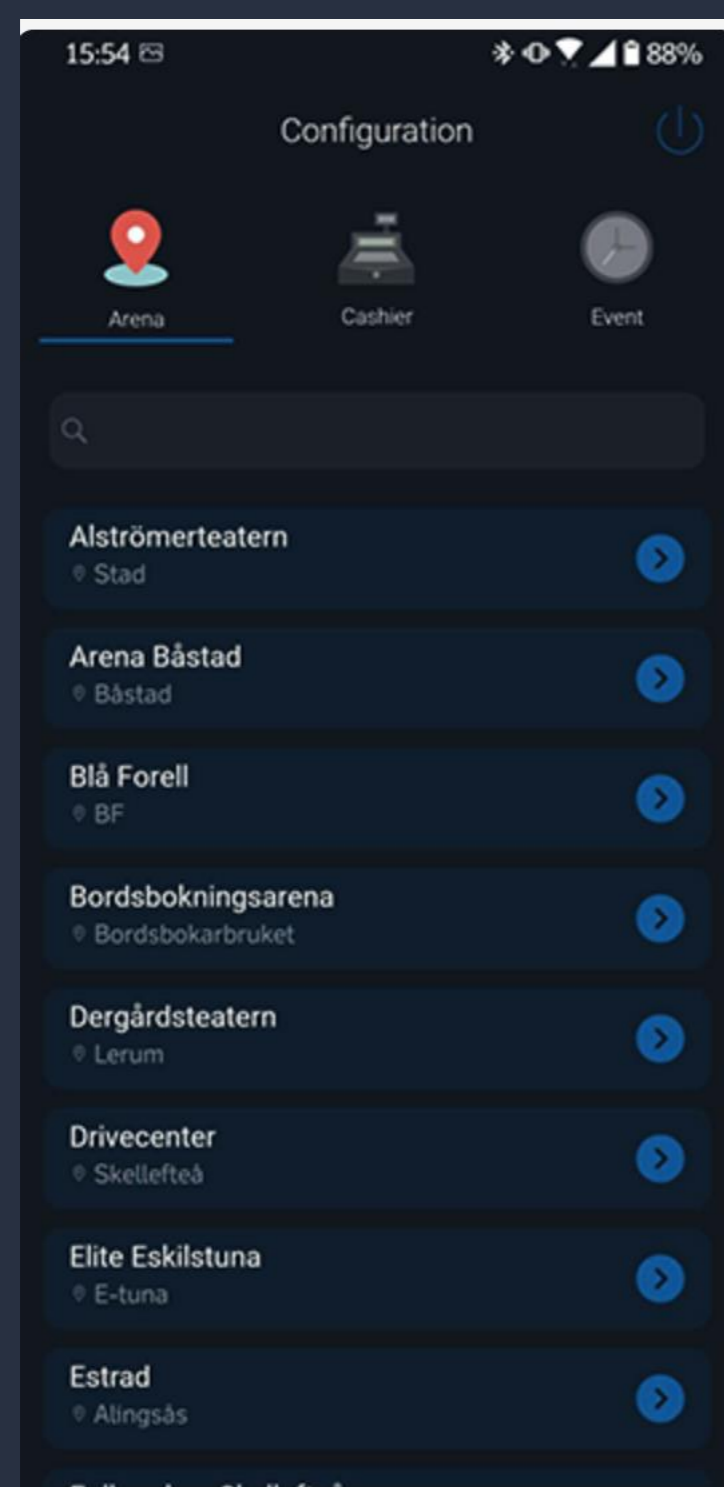

Skanna biljetterna

Appen: Tickster Boxpoint
Användarnamn: RR.26
Lösen: RR26Funkis